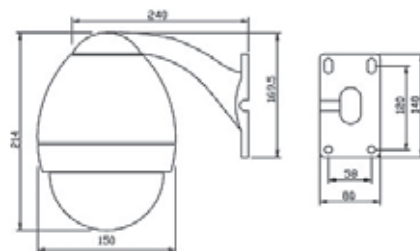

## Features

- 1/4" Sony Super HAD CCD
- 3.8~87.4 mm with 23X optical and 10X digital zoom to give a total of 230X zoom
- High performance picture control of with advanced DSP
- 0.03 Lux ( ICR on )
- IR Cut Removable
- Posi. / Nega / Freeze / Cross line / Mask motion detect / H & V reverse
- Pan range 360°, Speed 0.5~240°/s
- Tilt range 90°, Speed 0.5~120°/s
- 128 Preset positions
- NTSC or PAL system

Dimension: