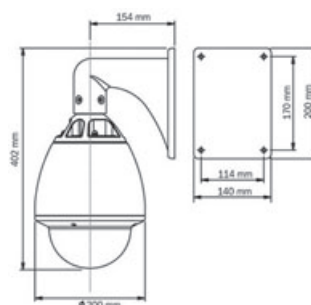

JCC-DN7223D

Outdoor PTZ Speed Dome

Features

- 1/4" Colour SONY super HAD CCD
- 480 TV Lines, 0.03 Lux / 0.005 Lux (DSS on)
- Under 2.0 Lux into monochrome view
- Digital Slow Shutter (DSS) and Image freeze
- Auto iris & ICR zoom module
- 48 Back light compensation zone selectable
- F1.6~3.8, f = 3.8~87.4mm
- 230X zoom (23X optical zoom, 10X digital zoom)
- Built-in heater & blower
- Pan range 0~360°, speed 0.5~260°/S
- Tilt range 0~90°, speed 0.5~120°/S
- 128 Preset positions, 1 Auto cruising tour
- RS-485 multi protocols communication

Dimension:

Specification

Model	JCC-DN7223D
Pick Up Element	1/4" Sony super HAD CCD
Zoom Camera Module	Hitachi Day/Night 23x Color Zoom Camera
Picture Element	NTSC: 768(H) x 494(V) / PAL: 752(H) x 582(V)
Synchronization	Internal / External (V-Lock)
Resolution	Horizontal 480 TV Lines
Min. illumination	0.03 Lux / 0.005 Lux (DSS on) , Under 2.0 Lux into monochrome view
Zoom	230X, 23x Optical, 10x Digital
AGC	Auto (24 dB Max)
ALC	Auto / Fix
AES	Auto / Fix
BLC	On / Off
White Balance	Auto (ATW or AWB)
Focus	Auto / Manual
Position	128 Position (Zoom, Focus)
Remote Control	RS-485
On Screen Display	Zoom, Focus, Iris, AWB, AGC, Position, C Gain, APC Gain
Enhancer	Manual H. Gain & V. Gain
H/V Reverse	Off / On
Mask	Off / On
Picture Effect	Posi. / Nega
Cross Line	Off / On
Freeze	Off / On
Pan Range	0~360°, Speed 0.5~260°/sec
Tilt Range	0~90°, Speed 0.5~120°/sec
Auto Panning	128 Preset Positions (Max)
Auto Cruising	1 Auto Cruising Tours(Max)
Power Source	AV24V / 2A
Operation Environment	-30°C ~ +50°C , 10% ~ 90%